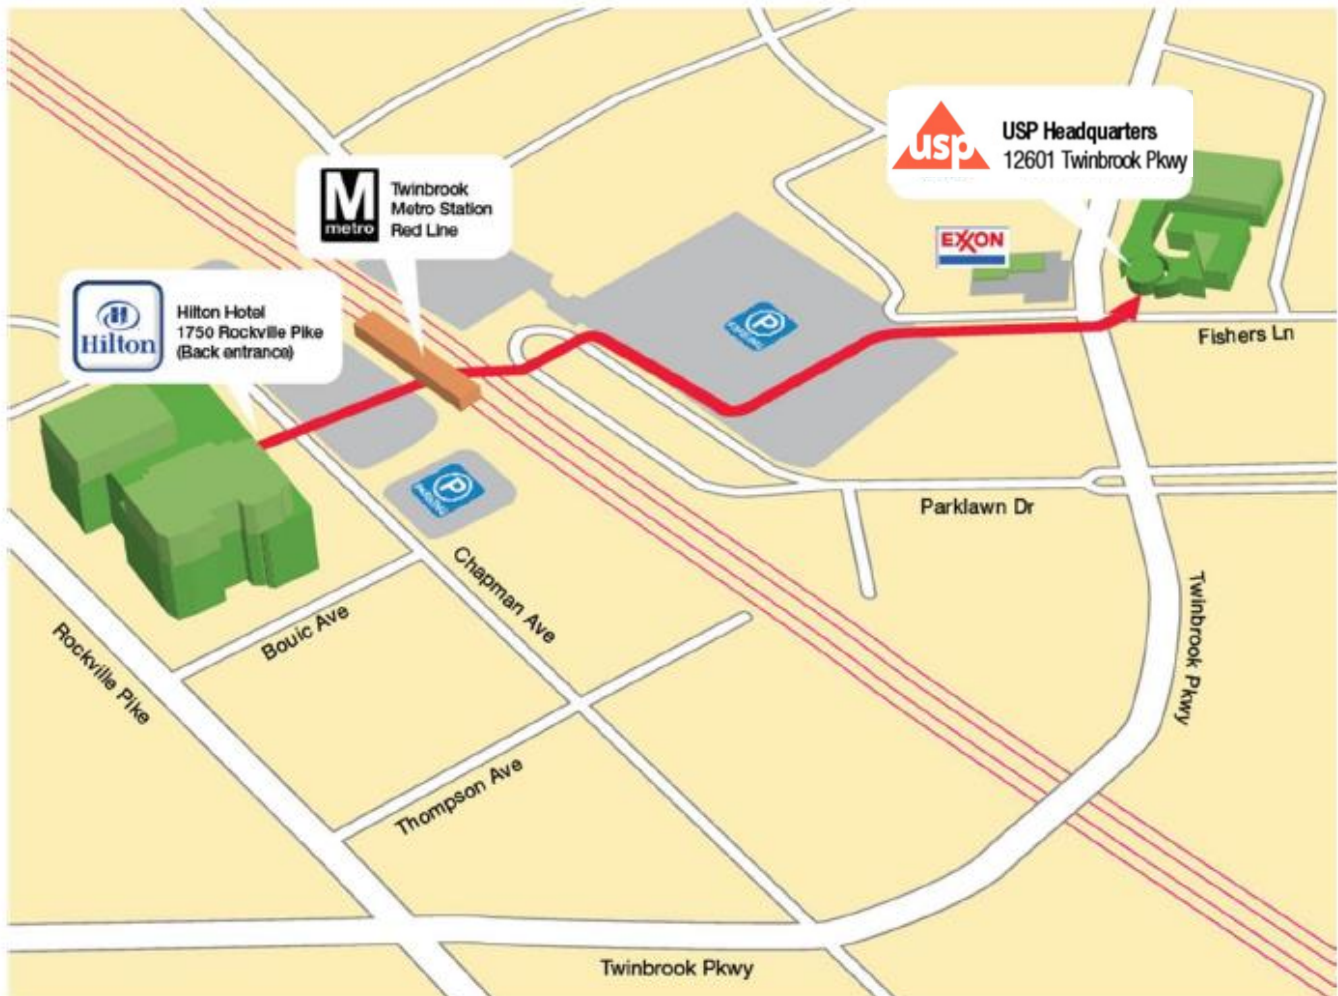

## Walking Directions to USP from the Hilton Rockville Hotel

- When exiting the Hilton Hotel, use the hotel's back exit and cross Chapman Avenue and enter the Metro commuter parking lot.
- Walk toward the Twinbrook Metro Station, which will be visible from the parking lot.
- Go down the steps to enter the station & walk toward the station exit on the opposite side.
- Walk out toward the sidewalk lining the commuter parking lot and turn right.
- Follow this sidewalk until you reach the intersection of Twinbrook Parkway and Fishers Lane, where you will see USP Headquarters directly opposite the Exxon station.
- Cross over Twinbrook Parkway toward USP Headquarters and use the main entrance located on Fishers Lane.